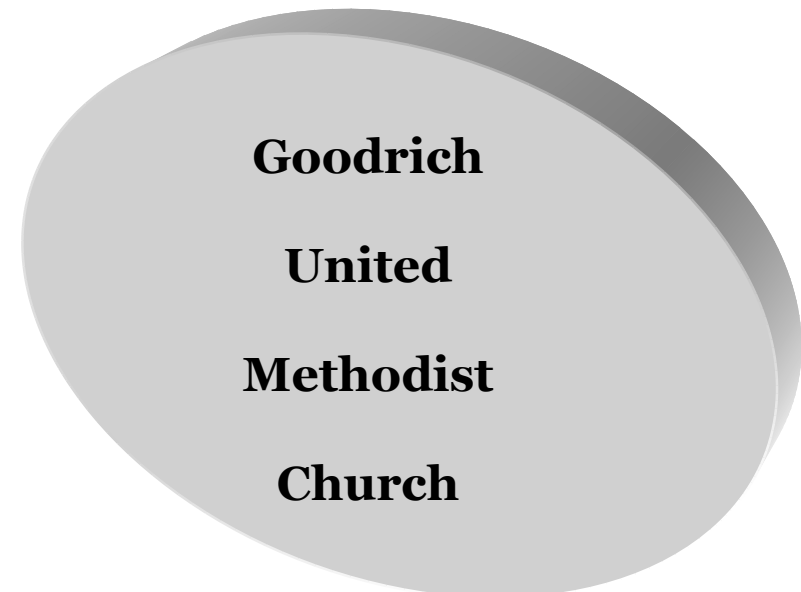

Sunday, February 11, 2018