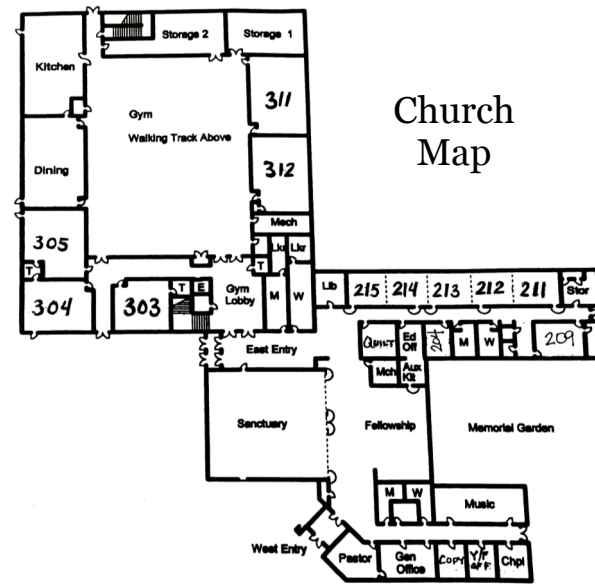

Saturday, February 17

Gamblers Anonymous	Room 215	11:00 AM-12:00 PM

Sunday, February 18

9:45 AM Worship Service
9:45 AM Nursery Care, Room 204
10:45 AM Coffee & Fellowship, Fellowship Area
11:00 AM Sunday School for All Ages
K-2 grades, Room 304
3-5 grades, Room 211
"Just Walk Across the Room" study, Room 215
Bible Study of Luke, Room 214
Drawn from Scripture, Room 209
Walk with the Pastor, FLC Walking Track
Nursery, Room 204

**Welcome to Goodrich United Methodist Church
Guest Information**

Welcome - If you are visiting today, we hope that your time in worship is meaningful. If this is one of the first-few times that you have visited, please drop-by our Welcome Center to pick-up our gift to you and to hear more about the ministries of Goodrich United Methodist Church. (The Welcome Center is located in the lobby by the Family Life Center.)

We offer a Playground, located in the back of the Sanctuary as well as nursery care during the service, for children ages 5 & under. At 11:00 AM, we offer Christian Education opportunities for Preschool-12th Grade Classes, a Bible Study on the book of Luke, learn different ways to relate to the Scriptures by drawing, and a Book Study on "Just Walk Across the Room".

We have various activities during the week, such as Ugly Quilts, Prayers & Squares, D.O.G. Night, Youth Activities, Open Co-Ed Volleyball and much more.

Office Hours: Monday-Thursday 9:00 AM-2:00 PM
Phone: Church--(810) 636-2444 Pastor Joel--(734) 625-4077
Fax Number: (810) 636-3558
Address: 8071 South State Road, Goodrich MI 48438
Website: goodrichumc.org
Sunday Worship Time: 9:45 AM; Sunday School Time: 11:00 AM

CHURCH STAFF

Pastor
Rev. Joel Walther.....jwalther@goodrichumc.org
Administrative Assistant
Shauna Weil .....sweil@goodrichumc.org
Membership Secretary
Jeannine Page-Tear.....jpage-tear@goodrichumc.org
Custodian
Rick Martin.....office@goodrichumc.org
Bell Notes Editor
Shauna Weil .....sweil@goodrichumc.org
Director of Youth & Sunday School Ministries
Jeannine Page-Tear.....jpage-tear@goodrichumc.org